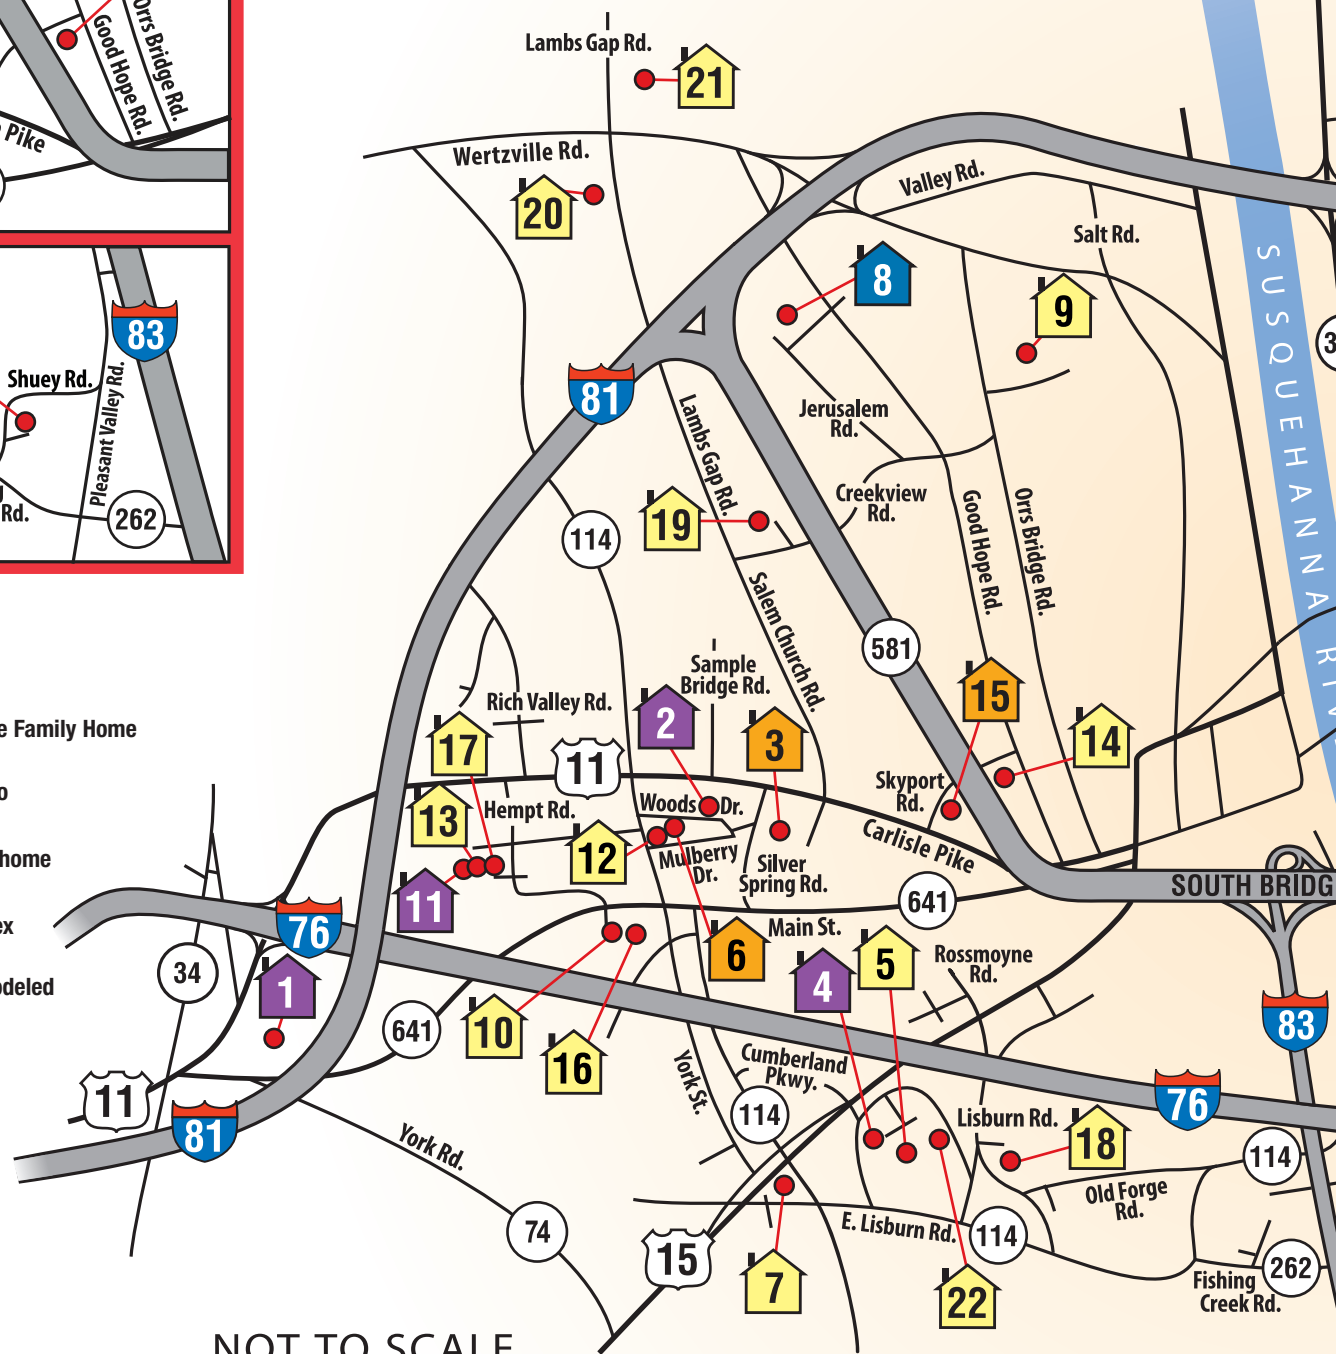

WEST SHORE

Page numbers reference showguide page location.

-  **1** Lettermen, Inc.
15 Parkview Drive pg. 4
-  **2** Charter Homes & Neighborhoods
119 Summer Lane pg. 5
-  **3** Landmark Homes
6309 Creekbend Drive pg. 6
-  **4** Classic Communities Corporation
722 Gladstone Court pg. 7
-  **5** EGStoltzfus Homes, LLC
2038 Liberty Drive pg. 8
-  **6** Landmark Homes
101 Carmella Drive pg. 9
-  **7** Richmar Builders, Inc.
309 Sleepy Hollow Drive pg. 10
-  **8** Yingst Homes, Inc.
1675 Williamsburg Way pg. 11
-  **9** Yingst Homes, Inc.
1670 Stroup Circle pg. 12
-  **10** Tamanini Homes
822 Tamanini Way pg. 13
-  **11** Traditions of America at Silver Spring
313 Founders Way pg. 14
-  **12** Triple Crown Corporation
2 Foxwood Boulevard pg. 15
-  **13** Traditions of America at Silver Spring
312 Founders Way pg. 16
-  **14** McNaughton Homes
474 Barbara Drive pg. 17
-  **15** William D. Keeley, Inc.
5 Jamestown Square pg. 18
-  **16** Tamanini Homes
821 Tamanini Way pg. 19
-  **17** Traditions of America at Silver Spring
310 Founders Way pg. 20
-  **18** Roland Builder, Inc.
1718 Liberty Cove pg. 21
-  **19** Carlson Construction, Inc.
1208 Summit Way pg. 22
-  **20** Keystone Custom Homes
6200 Peregrine Way pg. 23
-  **21** Charter Homes & Neighborhoods
6095 Run Cross Lane pg. 24
-  **22** Landmark Homes
500 Jonagold Circle pg. 25
-  **38** Deimler & Sons Construction, Inc.
511 Francis Drive pg. 43
-  **39** Those Garage Guys
465 Chestnut Way pg. 44

Remodeled Parade Sept. 30–Oct. 2

-  Single Family Home
-  Condo
-  Townhome
-  Duplex
-  Remodeled

NOT TO SCALE