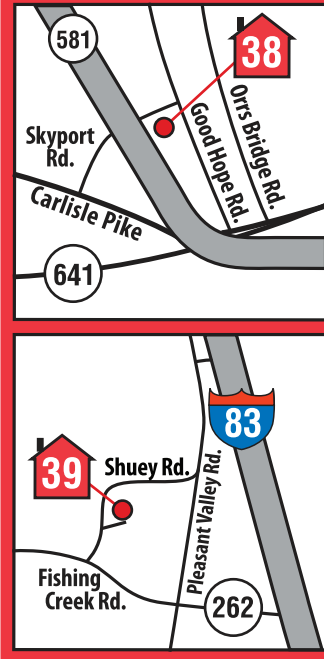

- **1** Lettermen, Inc.
  15 Parkview Drive ..... pg. 4
- **2** Charter Homes & Neighborhoods
  119 Summer Lane ..... pg. 5
- **3** Landmark Homes
  6309 Creekbend Drive ..... pg. 6
- **4** Classic Communities Corporation
  722 Gladstone Court ..... pg. 7
- **5** EGStoltzfus Homes, LLC
  2038 Liberty Drive ..... pg. 8
- **6** Landmark Homes
  101 Carmella Drive ..... pg. 9
- **7** Richmar Builders, Inc.
  309 Sleepy Hollow Drive ..... pg. 10
- **8** Yingst Homes, Inc.
  1675 Williamsburg Way ..... pg. 11
- **9** Yingst Homes, Inc.
  1670 Stroup Circle ..... pg. 12
- **10** Tamanini Homes
  822 Tamanini Way ..... pg. 13
- **11** Traditions of America at Silver Spring
  313 Founders Way ..... pg. 14
- **12** Triple Crown Corporation
  2 Foxwood Boulevard ..... pg. 15
- **13** Traditions of America at Silver Spring
  312 Founders Way ..... pg. 16
- **14** McNaughton Homes
  474 Barbara Drive ..... pg. 17
- **15** William D. Keeley, Inc.
  5 Jamestown Square ..... pg. 18
- **16** Tamanini Homes
  821 Tamanini Way ..... pg. 19
- **17** Traditions of America at Silver Spring
  310 Founders Way ..... pg. 20
- **18** Roland Builder, Inc.
  1718 Liberty Cove ..... pg. 21
- **19** Carlson Construction, Inc.
  1208 Summit Way ..... pg. 22
- **20** Keystone Custom Homes
  6200 Peregrine Way ..... pg. 23
- **21** Charter Homes & Neighborhoods
  6095 Run Cross Lane ..... pg. 24
- **22** Landmark Homes
  500 Jonagold Circle ..... pg. 25
- **38** Deimler & Sons Construction, Inc.
  511 Francis Drive ..... pg. 43
- **39** Those Garage Guys
  465 Chestnut Way ..... pg. 44

Remodeled Parade Sept. 30–Oct. 2